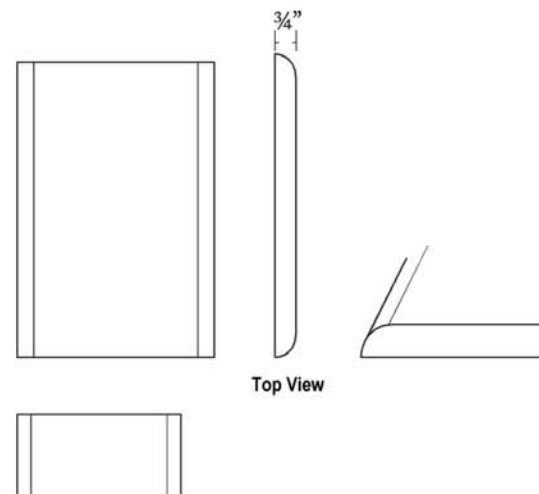

Door Style: Vogue Rounded Stile

Description: Veneer Door on MDF Core with Rounded Vertical edges.

Cutaway and Drawer Front:

Shown above Rosewood Veneer

See actual samples for accurate colors and finishes